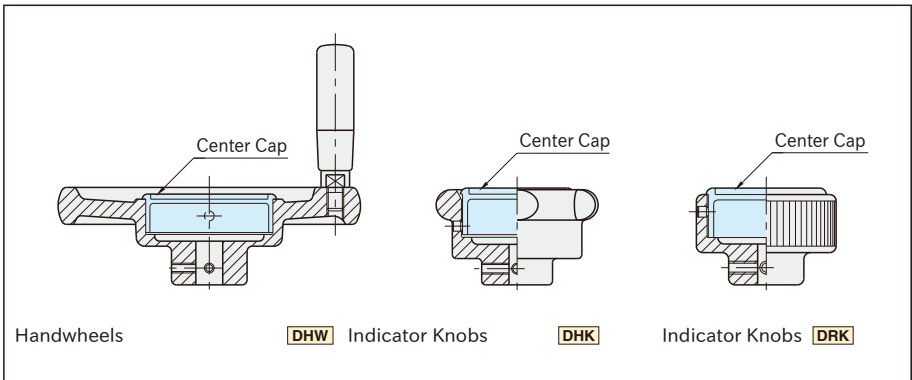

D-C**CENTER CAPS**

Body
ABS plastic
Black

Part Number	D	T	D ₁	D ₂	T ₁	T ₂	Weight (g)
D50C	55.8	23	53.9	47.5	20	17.5	30
D75C	78	23.5	75.6	69.8	20.5	18	40

How To Use**Notes :**

- Use to cover the indicator-receiving cavity of **DHW** handwheels and **DHK** / **DRK** indicator knobs.