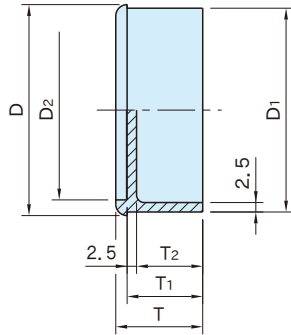

D-C**CENTER CAPS**

Body
ABS plastic
Black

Part Number	D	T	D ₁	D ₂	T ₁	T ₂	Weight (g)
D50C	55.8	23	53.9	47.5	20	17.5	30
D75C	78	23.5	75.6	69.8	20.5	18	40

How To Use**Notes :**

- Use to cover the indicator-receiving cavity of **DHW** handwheels and **DHK** / **DRK** indicator knobs.